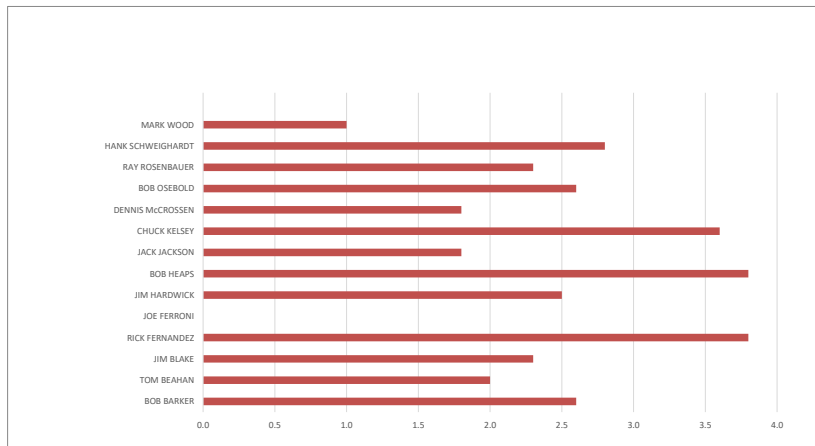

Player Number	Name	Local Number	GHIN Number	Chelsea Points	HS	JIM HARDWICK					JACK JACKSON					RAY ROSENBAUER				RICK FERNANDEZ				
						28-Jul	4-Aug	11-Aug	18-Aug	25-Aug	1-Sep	8-Sep	15-Sep	22-Sep	29-Sep	6-Oct	13-Oct	20-Oct	27-Oct	3-Nov	10-Nov	17-Nov	24-Nov	
1	BOB BARKER	863831	1494909	2.6	Y	Y	Y	Y	Y															
2	TOM BEAHAN	895201	0536159	2.0	N	N	N	N	N	N	N	N	N	N	N	N	N	N	N	N	N	N		
3	JIM BLAKE	894951	0534155	2.3	Y	Y	Y	Y	Y															
4	RICK FERNANDEZ	836171	0561882	3.8	Y	Y	Y	Y	Y															
5	JOE FERRONI	573141	6107577	0.0	N	N	N	N	N	N	N	N	N	N	N	N	N	N	N	N	N	N		
6	JIM HARDWICK	973331	0571267	2.5	N	Y	Y	Y	Y															
7	BOB HEAPS	512231	0571266	3.8	Y	Y	Y	N	Y															
8	JACK JACKSON	079911	0559078	1.8	Y	N	Y	Y	Y															
9	CHUCK KELSEY	808271	0557123	3.6	Y	Y	Y	Y	Y															
10	DENNIS McCROSSEN	574761	0540601	1.8	Y	Y	N	N	Y															
11	BOB OSEBOLD	823281	0536623	2.6	Y	Y	Y	Y	Y															
12	RAY ROSENBAUER	810651	0535136	2.3	Y	Y	Y	Y	Y															
13	HANK SCHWEIGHARDT	801621	0551697	2.8	Y	Y	Y	Y	N															
14	MARK WOOD	593501	0534156	1.0	N	N	Y	Y	Y															
AverageThis Period-07/10				2.4																				
Bold=Equal or Above AVG.				Trend	^																			
Average-06/21				Last>>>	2.2																			
Sat.																								
Only																								
NUMB				YES=	10	10	11	10	11	0	0	0	0	0	0	0	0	0	0	0	0	0		
				NO=	4	4	3	4	3	4	4	3	4	2	2	2	2	2	2	2	2	2		
LAST UPDATED:		IF A PLAYER SHOWS EITHER A "Y" OR "1-5" THEN HE IS PLAYING.					HAPPY BIRTHDAY!!		NONE		HAPPY ANNIVERSARY!!				Chuck K & Karen		42		Aug 07					
8/10/18 10:23 AM		HARDWICK-Phone # 520-399-7333 , JACKSON-Phone # 520-260-7991																						

AS OF: