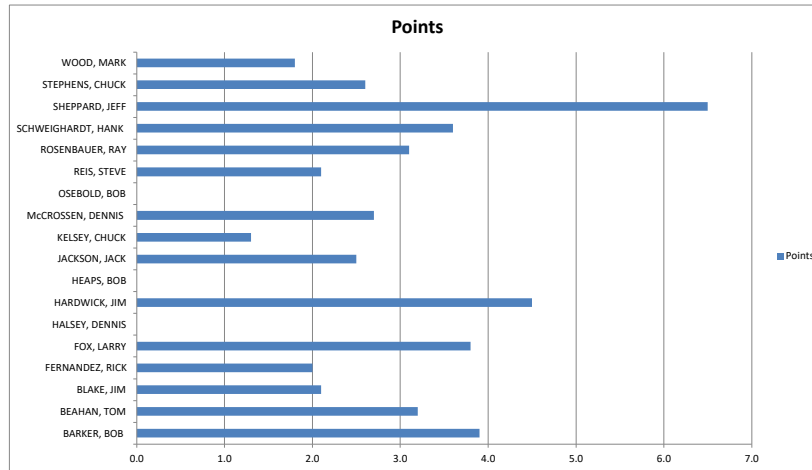

Player Number	Name	Local Number	GHIN Number	Chelsea Points	BB	CHUCK KELSEY						BOB OSEBOLD				STEVE REIS					BOB HEAPS										
						24-Jun	1-Jul	8-Jul	15-Jul	22-Jul	29-Jul	5-Aug	12-Aug	19-Aug	26-Aug	2-Sep	9-Sep	16-Sep	23-Sep	30-Sep	7-Oct	14-Oct	21-Oct	28-Oct							
1	BARKER, BOB	863831	1494909	3.9	Y	Y	Y	Y	Y	Y																					
2	BEAHAN, TOM	895201	0536159	3.2	N	N	N	N	N	N	N	N	N	N	N	N	N	N	N	N	N	N	N	N	N	N					
3	BLAKE, JIM	894951	0534155	2.1	Y	Y	Y	Y	Y	Y																					
4	FERNANDEZ, RICK	836171	0561882	2.0	N	N	N	N	N	N																					
5	FOX, LARRY	567981	0571267	3.8	Y	N	Y	Y	Y	Y																					
6	HALSEY, DENNIS	833141	0545721	0.0	N	N	N	N	N	N																					
7	HARDWICK, JIM	973331	0571266	4.5	Y	Y	Y	Y	Y	Y																					
8	HEAPS, BOB	512231	0559078	0.0	N	N	N	Y	N	Y																					
9	JACKSON, JACK	079911	0557123	2.5	Y	Y	Y	Y	Y	Y																					
10	KELSEY, CHUCK	808271	0540601	1.3	Y	Y	Y	Y	Y	Y																					
11	McCROSSEN, DENNIS	574761	0536623	2.7	N	N	N	Y	Y	Y																					
12	OSEBOLD, BOB	823281	0535136	0.0	N	Y	Y	Y	Y	Y																					
13	REIS, STEVE	824291	6175097	2.1	Y	Y	N	N	N	N																					
14	ROSENBAUER, RAY	810651	0551697	3.1	Y	Y	Y	Y	Y	Y																					
15	SCHWEIGHARDT, HANK	801621	0534156	3.6	Y	N	N	Y	Y	Y																					
16	SHEPPARD, JEFF	700411	1705643	6.5	Y	N	Y	Y	Y	Y																					
17	STEPHENS, CHUCK	891911	0524972	2.6	Y	Y	Y	Y	Y	Y																					
18	WOOD, MARK	593501	0530414	1.8	Y	Y	Y	Y	Y	Y																					
0	16-Jun	>>>>>	Average	2.5																											
0	Bold=Equal or Above AVG.		Trend	V																											
WED.			Last>>>	2.8																											
		NUMBE	YES=	12	10	11	14	13	14	0	0	0	0	0	0	0	0	0	0	0	0	0	0	0	0	0					
		NUMBER C	NO=	6	8	7	4	5	4	1	1	1	1	1	1	1	1	1	1	1	1	1	1	1	1	1					
LAST UPDATED:		IF A PLAYER SHOWS EITHER A "Y" OR "1-5" THEN HE IS PLAYING.								HAPPY BIRTHDAY!!		Jim H.	69	HAPPY ANNIVERSARY!!		NONE THIS WEEK		NONE	NONE												
6/24/17 4:13 PM		HARDWICK-Phone # 520-399-7333 , JACKSON-Phone # 520-260-7991										Jun-15																			

AS OF: Jun/24/2017